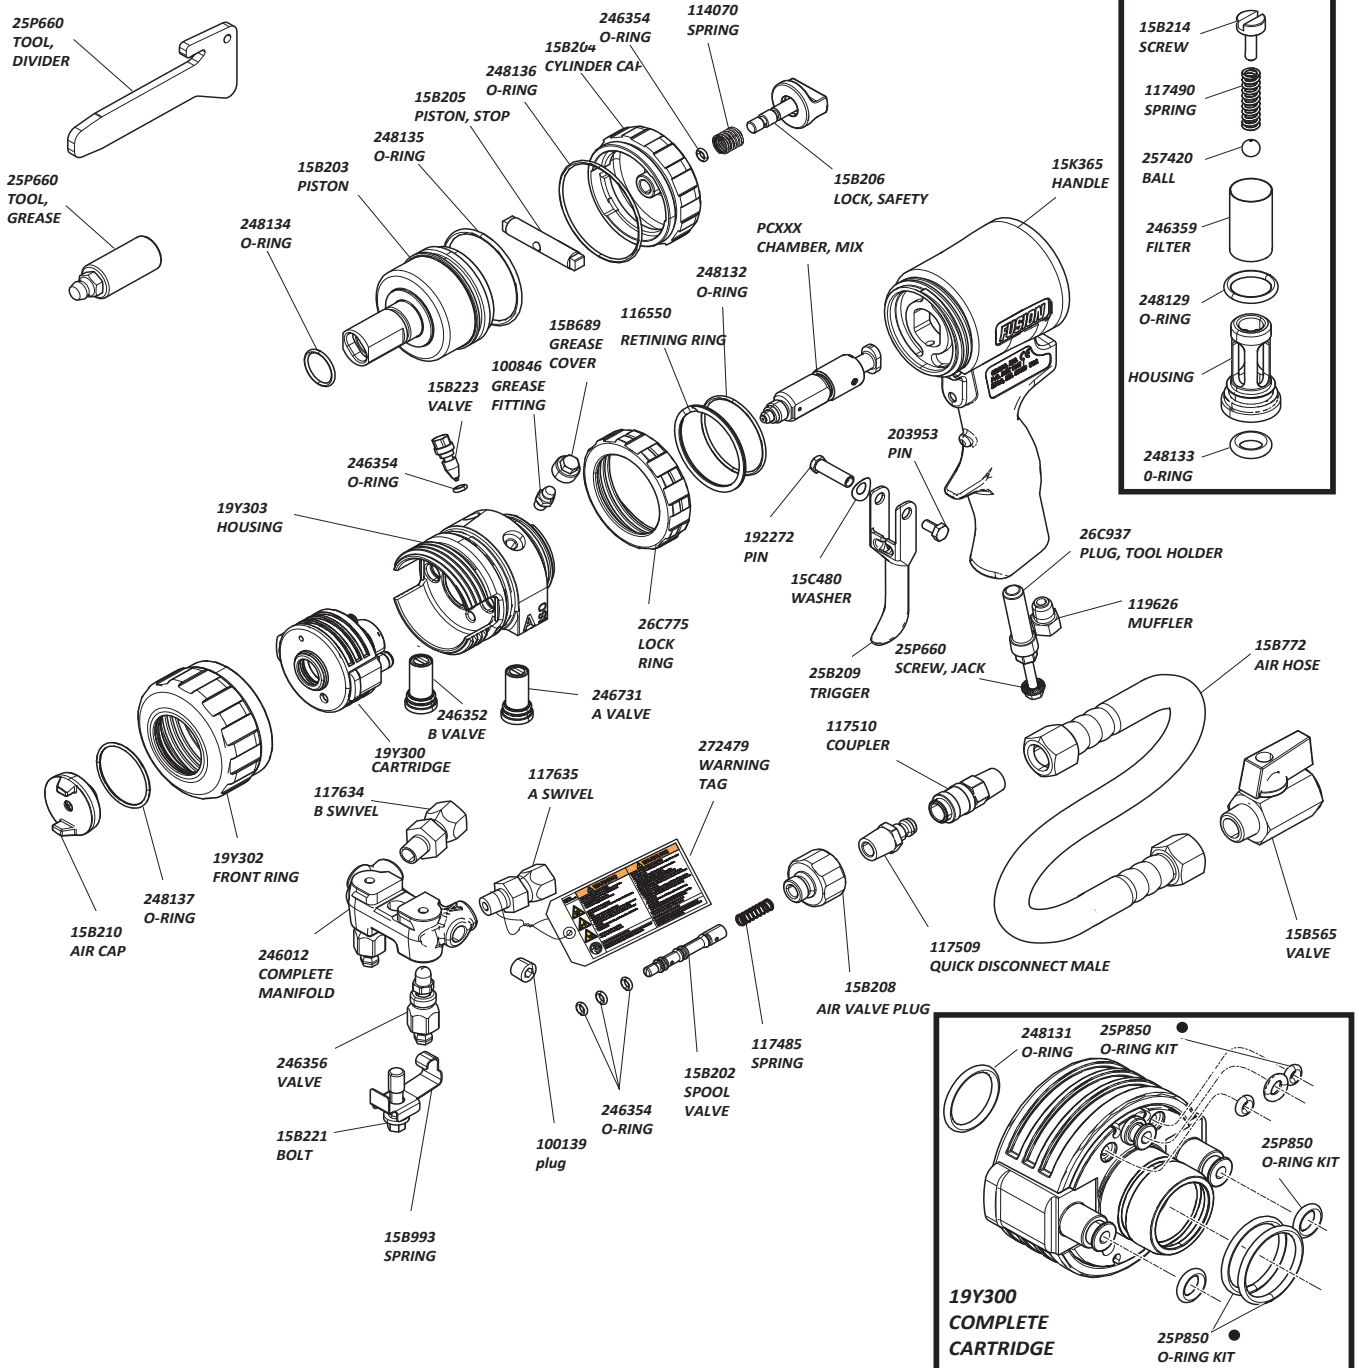

## Parts

NOTE: Round Pattern gun shown.

# FUSION PRO-CONNECT (PC) GUN

Even a small part can make a big difference.

Shown for round patterns. For complete part listing see manual #3A7314G